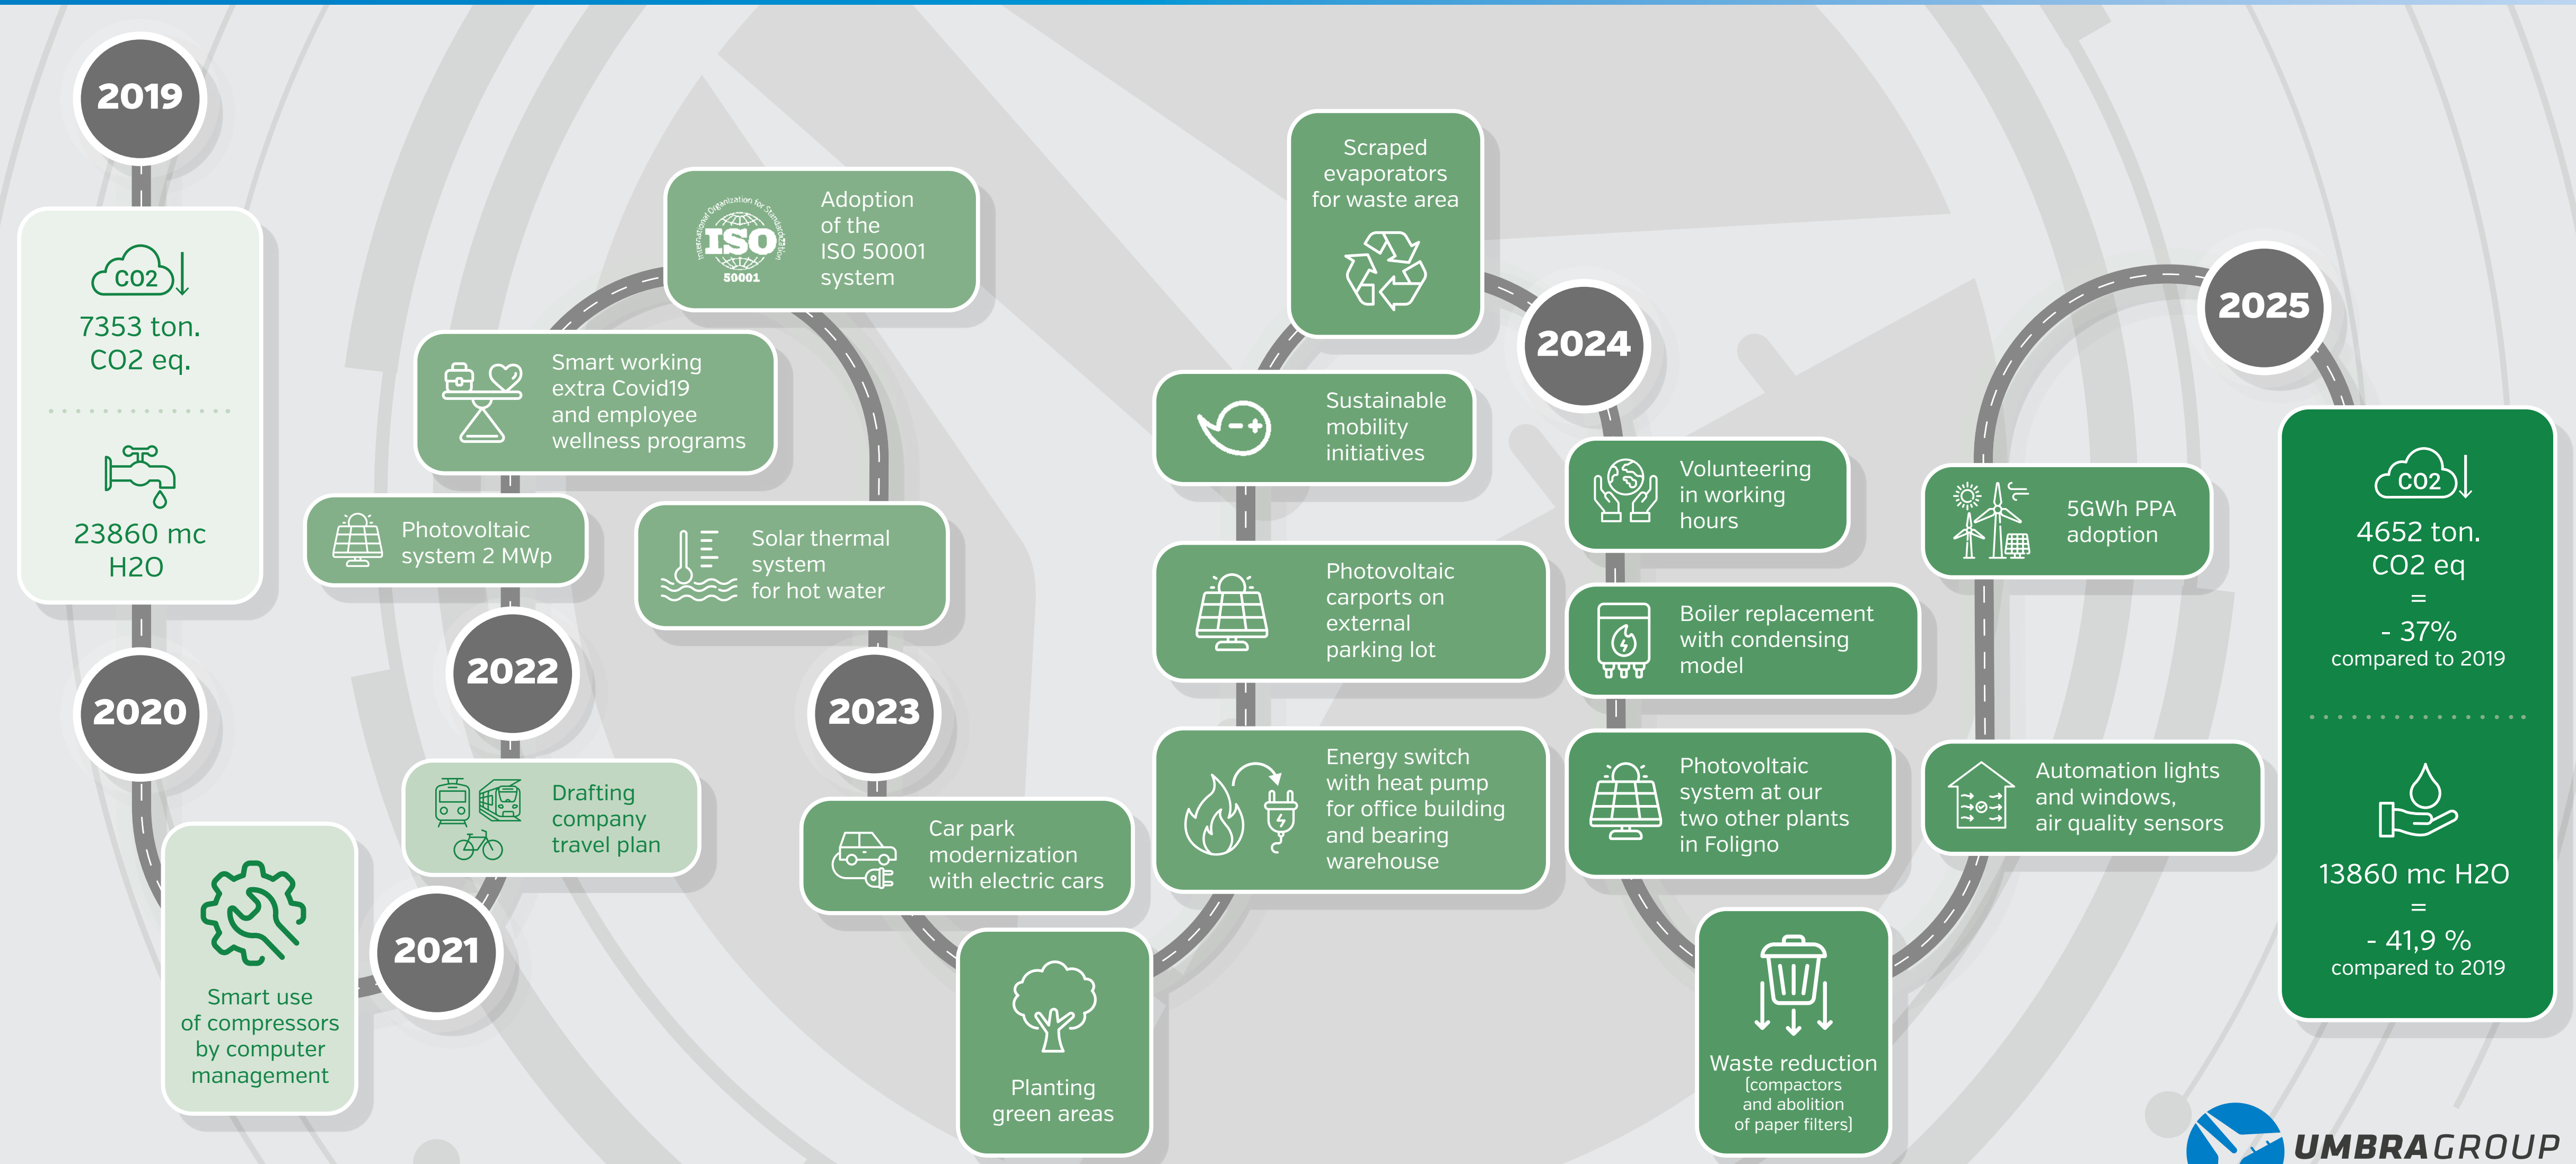

UMBRA GROUP SUSTAINABILITY ROADMAP

Based on GHG Protocol corporate standard including Scope 1 and Scope 2